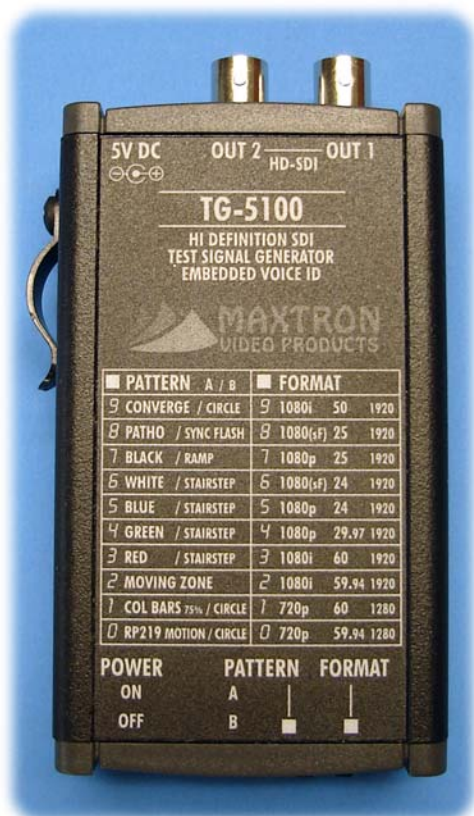

General:

Don't let the size of the TG-5100 fool you, this is a full featured, multi-pattern, multi-format, SMPTE 292M HD-SDI generator with individual 16-Channel voice ID's and tones. The embedded voice repeats the channel ID every 15 seconds, leaving no doubts or confusion about the audio channel you're monitoring. Plus, between the voice ID's there are standard level 1kHz audio tone for the "right" and 440Hz audio tone for the "left" within each group. The inclusion of standard level tones permit very accurate system leveling. Both the US -20dBFS and the European -18dBFS standard levels are supported.

The pattern lineup was specifically chosen to expose system weakness and limitations. For example, a moving zoneplate is used to qualify video compression and scaling. The pathological pattern is used to stress the PLL's in the signal path. There is even the traveling wizard that moves smoothly about the screen to reveal dropped or repeated frames. Then there are the classic patterns: SMPTE RP 219 color bars, 75% full-field color bars, projector alignment and convergence grid, and RGB color fields plus black and white. A user selectable circle overlay is also included to aid in checking for proper display aspect.

Rugged and durable, the TG-5100 won't roll off the bench or hide under a monitor. It is housed in a mechanically strong, extruded aluminum box, with laser cut openings. Pattern and format selects use push-wheels that are not prone to being accidentally changed and always indicate the exact status of the generator.

Features:

- 2 SMPTE 292M compliment outputs
- 10 patterns
- 10 formats
- Full 20-bit pattern generation
- 16-Channel embedded audio with voicing and tones
- Designed for Portable or Bench applications with lab quality
- Extremely small size - 4 x 2.5 x 1.25 inches
- 100-240VAC to 5V DC power supply included
- **Now Available with Internal Li-ion Battery Pack**